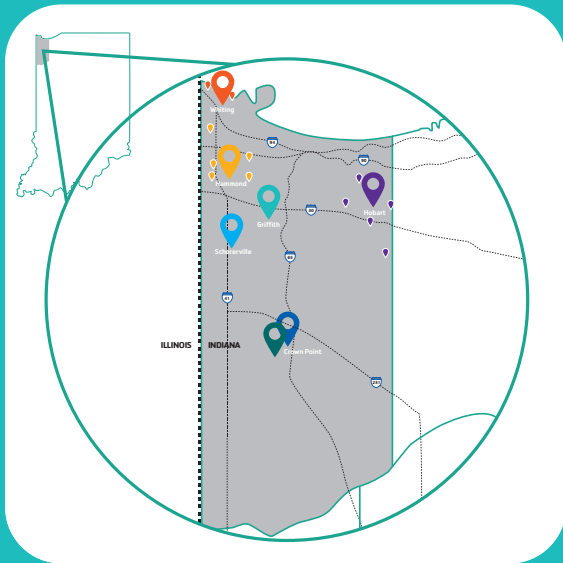

SCHOOL AGE SITES

SCHOOL AGE PROGRAM LOCATIONS

- Griffith Family YMCA
- Edison Elementary School
- Franklin Elementary School
- Hammond Family YMCA
- Harding Elementary School
- Hess Elementary School
- Hobart Family YMCA
- Jefferson Elementary School
- Joan Martin Elementary School
- Liberty Elementary School
- Nathan Hale Elementary School
- Ridge View Elementary School
- River Forest Elementary School
- St. Casimir School
- Veterans Elementary School
- Whiting Family YMCA

CREATING BRIGHTER FUTURES THROUGH OUR MONTHLY PROGRAMS AT OUR YMCA BRANCHES ACROSS LAKE COUNTY

Whether children are having fun being creative or being silly, every moment is filled with laughter and learning through our monthly programs. From our Ninjas, STEAM, Gymnastics, programs we provide a safe, enriching, and fun environment for children to thrive in their social skills and feel confident. At Crossroads YMCA, we are committed to making a lasting impact on our community and each child's growth and development through our monthly programs.